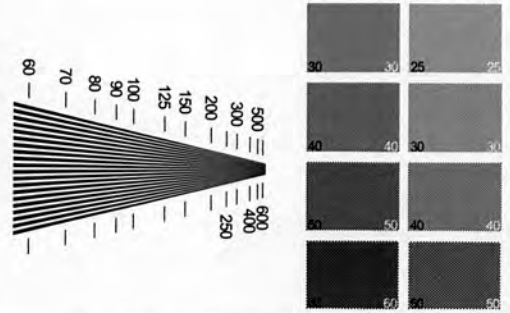

ABCDEFGHIJKLMN OPQRSTUVWXYZ
abcdefghijklmnopqrstu vwxyz
1234567890 Modern

ABCDEFGHIJKLMN OPQRSTUVWXYZ
abcdefghijklmnopqrstu vwxyz
1234567890 Courier New

ABCDEFGHIJKLMN OPQRSTUVWXYZ
abcdefghijklmnopqrstu vwxyz
1234567890 Times Roman 6pt

ABCDEFGHIJKLMN OPQRSTUVWXYZ
abcdefghijklmnopqrstu vwxyz
1234567890 Times Roman 8pt

ABCDEFGHIJKLMN OPQRSTUVWXYZ
abcdefghijklmnopqrstu vwxyz
1234567890 Times Roman 10pt

ABCDEFGHIJKLMN OPQRSTUVWXYZ
abcdefghijklmnopqrstu vwxyz
1234567890 Times Roman 12pt