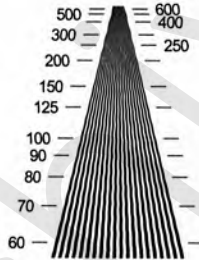

Kodak Digital Science Imaging Test Chart TL-5003

© 1995, Eastman Kodak Company, All Rights Reserved Rev 2.0

ABCDEFGHIJKLMN OPQRSTUVWXYZ
abcdefghijklmnopqrstu vwxyz
1234567890 Modern

ABCDEFGHIJKLMN OPQRSTUVWXYZ
abcdefghijklmnopqrstu vwxyz
1234567890 Courier New

ABCDEFGHIJKLMN OPQRSTUVWXYZ
abcdefghijklmnopqrstu vwxyz
1234567890 Times Roman 6pt

ABCDEFGHIJKLMN OPQRSTUVWXYZ
abcdefghijklmnopqrstu vwxyz
1234567890 Times Roman 8pt

ABCDEFGHIJKLMN OPQRSTUVWXYZ
abcdefghijklmnopqrstu vwxyz
1234567890 Times Roman 10pt

ABCDEFGHIJKLMN OPQRSTUVWXYZ
abcdefghijklmnopqrstu vwxyz
1234567890 Times Roman 12pt

MANUFACTURED BY: APPLIED IMAGE Inc
1653 East Main Street
Rochester, NY 14609 USA
Voice: (585) 482-0300
Fax: (585) 288-5789
www.appliedimage.com

15 13 11 9 7 5 3 1 16 14 12 10 8 6 4 2